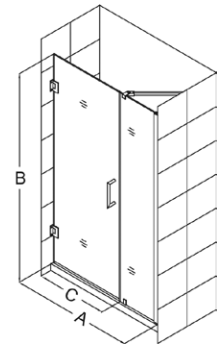

Unidoor

Unidoor with Support Arm

Unidoor with Shelves

Unidoor Hardware

The [Unidoor Shower Door](#) from DreamLine, the only shower door you need to complete any shower project. The Unidoor combines premium 3/8" thick tempered glass with a sleek frameless design for the look of custom glass at an amazing value. This collection is extremely versatile with an incredible range of sizes to accommodate shower openings from 23" to 61" in width. With clean lines, modern touches and an upscale look, the Unidoor gives a breath of fresh style to any bathroom space.

Features:

- Frameless glass design
- 3/8" (10mm) tempered glass in clear or fingerprint-free frosted band
- Chrome, brushed nickel, or oil rubbed bronze hardware finish
- Solid brass wall-mount, self-closing hinges
- Single doors with no stationary panel, 23" - 30" wide have no out-of-plumb adjustment
- Reversible for right or left door opening
- Models wider than 30" include a stationary panel
- Models from 37" - 61" wide require either a support arm or glass shelves to stabilize structure
- Anodized aluminum wall profile for stationary panel
- 1" out-of-plumb adjustment on stationary panel side (Models 30" - 61")