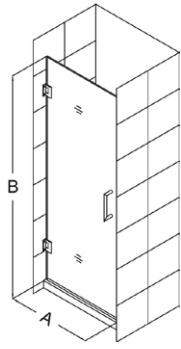

Unidoor

Unidoor with Support Arm

Unidoor with Shelves

Unidoor Hardware

The [Unidoor Shower Door](#) from DreamLine, the only shower door you need to complete any shower project. The Unidoor combines premium 3/8" thick tempered glass with a sleek frameless design for the look of custom glass at an amazing value. This collection is extremely versatile with an incredible range of sizes to accommodate shower openings from 23" to 61" in width. With clean lines, modern touches and an upscale look, the Unidoor gives a breath of fresh style to any bathroom space.

Features:

- Frameless glass design
- 3/8" (10mm) tempered glass in clear or fingerprint-free frosted band
- Chrome, brushed nickel, or oil rubbed bronze hardware finish
- Solid brass wall-mount, self-closing hinges
- Single doors with no stationary panel, 23" - 30" wide have no out-of-plumb adjustment
- Reversible for right or left door opening
- Models wider than 30" include a stationary panel
- Models from 37" - 61" wide require either a support arm or glass shelves to stabilize structure
- Anodized aluminum wall profile for stationary panel
- 1" out-of-plumb adjustment on stationary panel side (Models 30" - 61")