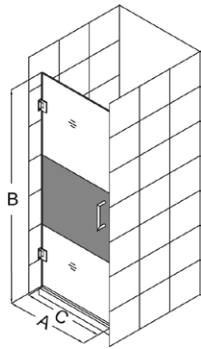

Unidoor

Unidoor with Support Arm

Unidoor with Shelves

Unidoor Hardware

The [Unidoor Shower Door](#) from DreamLine, the only shower door you need to complete any shower project. The Unidoor combines premium 3/8" thick tempered glass with a sleek frameless design for the look of custom glass at an amazing value. This collection is extremely versatile with an incredible range of sizes to accommodate shower openings from 23" to 61" in width. With clean lines, modern touches and an upscale look, the Unidoor gives a breath of fresh style to any bathroom space.

Features:

- Frameless glass design
- 3/8" (10mm) tempered glass in clear or fingerprint-free frosted band
- Chrome, brushed nickel, or oil rubbed bronze hardware finish
- Solid brass wall-mount, self-closing hinges
- Single doors with no stationary panel, 23" - 30" wide have no out-of-plumb adjustment
- Reversible for right or left door opening
- Models wider than 30" include a stationary panel
- Models from 37" - 61" wide require either a support arm or glass shelves to stabilize structure
- Anodized aluminum wall profile for stationary panel
- 1" out-of-plumb adjustment on stationary panel side (Models 30" - 61")