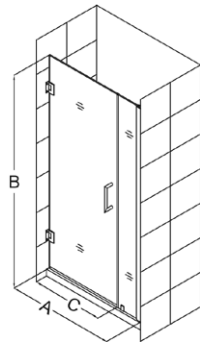

Unidoor

Unidoor with Support Arm

Unidoor with Shelves

Unidoor Hardware

The [Unidoor Shower Door](#) from DreamLine, the only shower door you need to complete any shower project. The Unidoor combines premium 3/8" thick tempered glass with a sleek frameless design for the look of custom glass at an amazing value. This collection is extremely versatile with an incredible range of sizes to accommodate shower openings from 23" to 61" in width. With clean lines, modern touches and an upscale look, the Unidoor gives a breath of fresh style to any bathroom space.

Features:

- Frameless glass design
- 3/8" (10mm) tempered glass in clear or fingerprint-free frosted band
- Chrome, brushed nickel, or oil rubbed bronze hardware finish
- Solid brass wall-mount, self-closing hinges
- Single doors with no stationary panel, 23" - 30" wide have no out-of-plumb adjustment
- Reversible for right or left door opening
- Models wider than 30" include a stationary panel
- Models from 37" - 61" wide require either a support arm or glass shelves to stabilize structure
- Anodized aluminum wall profile for stationary panel
- 1" out-of-plumb adjustment on stationary panel side (Models 30" - 61")