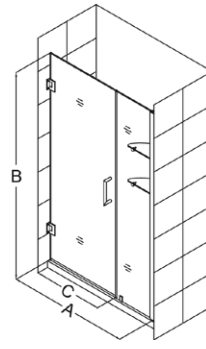

Unidoor

Unidoor with Support Arm

Unidoor with Shelves

Unidoor Hardware

The [Unidoor Shower Door](#) from DreamLine, the only shower door you need to complete any shower project. The Unidoor combines premium 3/8" thick tempered glass with a sleek frameless design for the look of custom glass at an amazing value. This collection is extremely versatile with an incredible range of sizes to accommodate shower openings from 23" to 61" in width. With clean lines, modern touches and an upscale look, the Unidoor gives a breath of fresh style to any bathroom space.

Features:

- Frameless glass design
- 3/8" (10mm) tempered glass in clear or fingerprint-free frosted band
- Chrome, brushed nickel, or oil rubbed bronze hardware finish
- Solid brass wall-mount, self-closing hinges
- Single doors with no stationary panel, 23" - 30" wide have no out-of-plumb adjustment
- Reversible for right or left door opening
- Models wider than 30" include a stationary panel
- Models from 37" - 61" wide require either a support arm or glass shelves to stabilize structure
- Anodized aluminum wall profile for stationary panel
- 1" out-of-plumb adjustment on stationary panel side (Models 30" - 61")