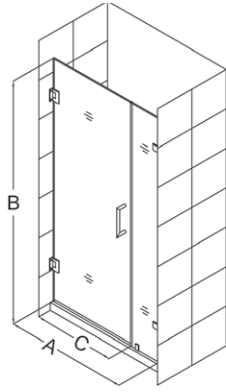

Features:

- Frameless glass design
- 3/8" (10mm) tempered clear glass
- Chrome, brushed nickel, or oil rubbed bronze hardware finish
- Solid brass wall-mount, self-closing hinges and wall brackets
- Reversible for right or left door opening
- No adjustment for out-of-plumb walls
- Precise measurements of finished opening required
- Optional SlimLine™ shower base for select sizes

Configuration 1

Configuration 2

Configuration 3

Config.	Model	A	B	C	D	Chrome Hardware (-01)	Brushed Nickel Hardware (-04)	Oil Rubbed Bronze Hardware (-06)
1	SHDR-23297210	29"	72"	22"	--			
	SHDR-23307210	30" - 30-1/8"	72"	23"	--			
	SHDR-23317210	31" - 31-1/8"	72"	24"	--			
	SHDR-23327210	32" - 32-1/8"	72"	25"	--			
	SHDR-23337210	33" - 33-1/8"	72"	26"	--			
	SHDR-23347210	34" - 34-1/8"	72"	27"	--			
	SHDR-23357210	35" - 35-1/8"	72"	28"	--			
	SHDR-23367210	36" - 36-1/8"	72"	29"	--	✓	✓	✓
2	SHDR-23377210	37" - 37-1/8"	72"	22"	--			
	SHDR-23387210	38" - 38-1/8"	72"	23"	--			
	SHDR-23397210	39" - 39-1/8"	72"	24"	--			
	SHDR-23407210	40" - 40-1/8"	72"	25"	--			
	SHDR-23417210	41" - 41-1/8"	72"	26"	--			
	SHDR-23427210	42" - 42-1/8"	72"	27"	--			
	SHDR-23437210	43" - 43-1/8"	72"	28"	--			
	SHDR-23447210	44" - 44-1/8"	72"	29"	--			