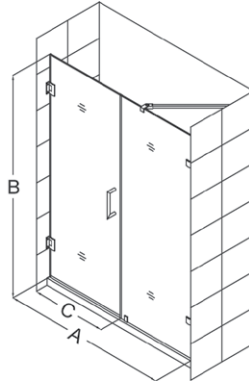

Features:

- Frameless glass design
- 3/8" (10mm) tempered clear glass
- Chrome, brushed nickel, or oil rubbed bronze hardware finish
- Solid brass wall-mount, self-closing hinges and wall brackets
- Reversible for right or left door opening
- No adjustment for out-of-plumb walls
- Precise measurements of finished opening required
- Optional SlimLine™ shower base for select sizes

Configuration 1

Configuration 2

Configuration 3

Config.	Model	A	B	C	D	Chrome Hardware (-01)	Brushed Nickel Hardware (-04)	Oil Rubbed Bronze Hardware (-06)
1	SHDR-23297210	29"	72"	22"	--			
	SHDR-23307210	30" - 30-1/8"	72"	23"	--			
	SHDR-23317210	31" - 31-1/8"	72"	24"	--			
	SHDR-23327210	32" - 32-1/8"	72"	25"	--			
	SHDR-23337210	33" - 33-1/8"	72"	26"	--			
	SHDR-23347210	34" - 34-1/8"	72"	27"	--			
	SHDR-23357210	35" - 35-1/8"	72"	28"	--			
	SHDR-23367210	36" - 36-1/8"	72"	29"	--	✓	✓	✓
2	SHDR-23377210	37" - 37-1/8"	72"	22"	--			
	SHDR-23387210	38" - 38-1/8"	72"	23"	--			
	SHDR-23397210	39" - 39-1/8"	72"	24"	--			
	SHDR-23407210	40" - 40-1/8"	72"	25"	--			
	SHDR-23417210	41" - 41-1/8"	72"	26"	--			
	SHDR-23427210	42" - 42-1/8"	72"	27"	--			
	SHDR-23437210	43" - 43-1/8"	72"	28"	--			
	SHDR-23447210	44" - 44-1/8"	72"	29"	--			