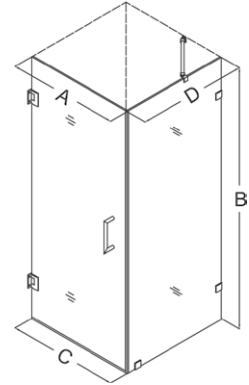

Features:

- Frameless glass design
- 3/8" (10mm) tempered clear glass
- Chrome, brushed nickel, or oil rubbed bronze hardware finish
- Solid brass wall-mount, self-closing hinges and wall brackets
- Reversible for right or left door opening
- No adjustment for out-of-plumb walls
- Precise measurements of finished opening required
- Optional SlimLine™ shower base for select sizes

Configuration 1

Configuration 2

Configuration 3

Config.	Model	A	B	C	D	Chrome Hardware (-01)	Brushed Nickel Hardware (-04)	Oil Rubbed Bronze Hardware (-06)
1	SHDR-23297210	29"	72"	22"	--			
	SHDR-23307210	30" - 30-1/8"	72"	23"	--			
	SHDR-23317210	31" - 31-1/8"	72"	24"	--			
	SHDR-23327210	32" - 32-1/8"	72"	25"	--			
	SHDR-23337210	33" - 33-1/8"	72"	26"	--			
	SHDR-23347210	34" - 34-1/8"	72"	27"	--			
	SHDR-23357210	35" - 35-1/8"	72"	28"	--			
	SHDR-23367210	36" - 36-1/8"	72"	29"	--	✓	✓	✓
2	SHDR-23377210	37" - 37-1/8"	72"	22"	--			
	SHDR-23387210	38" - 38-1/8"	72"	23"	--			
	SHDR-23397210	39" - 39-1/8"	72"	24"	--			
	SHDR-23407210	40" - 40-1/8"	72"	25"	--			
	SHDR-23417210	41" - 41-1/8"	72"	26"	--			
	SHDR-23427210	42" - 42-1/8"	72"	27"	--			
	SHDR-23437210	43" - 43-1/8"	72"	28"	--			
	SHDR-23447210	44" - 44-1/8"	72"	29"	--			