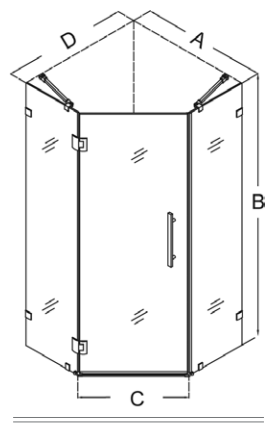

PrismLux

The [PrismLux Shower Enclosure](#) incorporates a unique neo-angle installation design to save space while creating a beautiful focal point. This modern neo-angle enclosure combines the rich look of impressive 3/8" thick tempered glass and the clean lines of a completely frameless design for an upscale custom look. Add a DreamLine shower base and backwalls for an efficient and cost effective way to dramatically transform any shower space.

Features:

- Frameless glass design
- 3/8" (10mm) thick tempered clear glass
- Chrome, brushed nickel or oil rubbed bronze hardware finish
- Self-closing solid brass hinges
- Wall mount brackets and stainless steel support arms for stationary glass
- Reversible for right or left door opening
- No adjustment for out-of-plumb walls
- Optional SlimLine™ shower base and backwalls available

Configuration 1

Config.	Model	A	B	C Walk-In	D	Chrome Hardware (-01)	Brushed Nickel Hardware (-04)	Oil Rubbed Bronze Hardware (-06)
1	SHEN-2234340	34-5/16"	72"	23-5/8"	34-5/16"			
	SHEN-2236360	36-5/16"	72"	23-5/8"	36-5/16"	✓	✓	✓
	SHEN-2238380	38-5/16"	72"	23-5/8"	38-5/16"			
	SHEN-2240400	40-3/8"	72"	23-5/8"	40-3/8"			