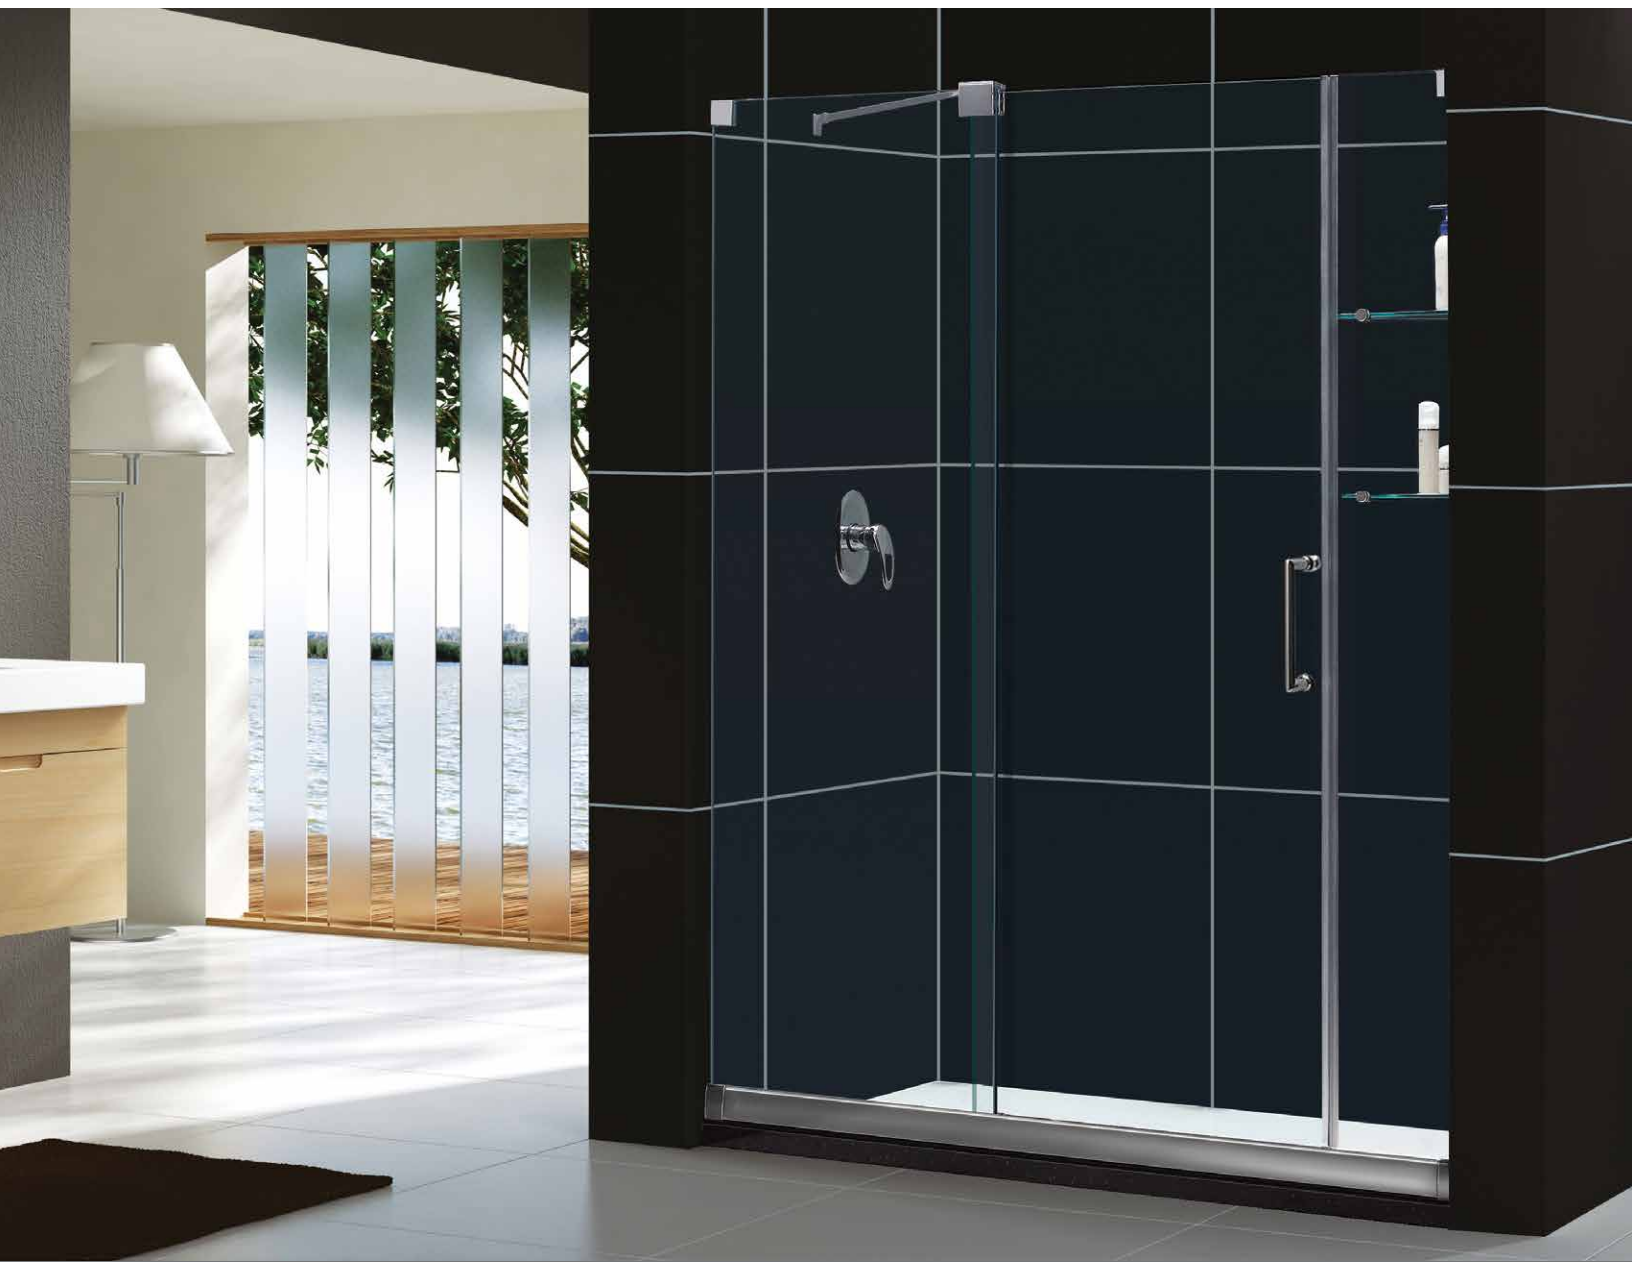

Mirage

The [Mirage Shower Door](#) delivers a unique design and the look of custom glass at an unbelievable value. Most sliding shower doors require substantial aluminum framing, but the Mirage uses innovative hardware to provide the space-saving benefits of a sliding door without compromising the beauty of the completely frameless glass. Add a sophisticated and polished touch to any bathroom renovation with the clean lines of the Mirage Shower Door.

[Mirage](#) is also available as a [tub door](#).

Features:

- Unique fully frameless sliding shower door
- 3/8" (10mm) thick tempered clear glass
- Chrome or brushed nickel hardware finish
- One sliding panel with either one or two stationary panels
- Models that require a second stationary panel have two integrated glass shelves
- Reversible for right or left door opening
- Width may be trimmed up to 4"
- No adjustment for out-of-plumb walls
- Optional SlimLine™ shower base and backwalls available

Configuration 1
with one stationary panel

Configuration 2
with two stationary panels

Config.	Model	A	B	C Walk-In	Chrome Hardware (-01)	Brushed Nickel Hardware (-04)	Oil Rubbed Bronze Hardware (-06)
1	SHDR-19487210	44" - 48"	72"	16" - 20"			
	SHDR-1960722	56" - 60"	72"	22" - 26"	✓	✓	--
2	SHDR-19607210	56" - 60"	72"	18" - 22"			

-01
Chrome
Hardware

-04
Brushed
Nickel
Hardware

Mirage Shower Door with Two Stationary Panels

Notes:

- Visit www.BathAuthority.com/techspec for exact product dimensions and technical information
- Plumbing codes vary by state; DreamLine™ is not responsible for code compliance