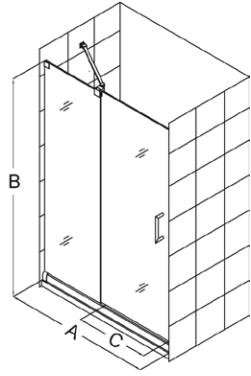

Mirage

The [Mirage Shower Door](#) delivers a unique design and the look of custom glass at an unbelievable value. Most sliding shower doors require substantial aluminum framing, but the Mirage uses innovative hardware to provide the space-saving benefits of a sliding door without compromising the beauty of the completely frameless glass. Add a sophisticated and polished touch to any bathroom renovation with the clean lines of the Mirage Shower Door.

[Mirage](#) is also available as a [tub door](#).

Features:

- Unique fully frameless sliding shower door
- 3/8" (10mm) thick tempered clear glass
- Chrome or brushed nickel hardware finish
- One sliding panel with either one or two stationary panels
- Models that require a second stationary panel have two integrated glass shelves
- Reversible for right or left door opening
- Width may be trimmed up to 4"
- No adjustment for out-of-plumb walls
- Optional SlimLine™ shower base and backwalls available

Configuration 1
with one stationary panel

Configuration 2
with two stationary panels

Config.	Model	A	B	C Walk-In	Chrome Hardware (-01)	Brushed Nickel Hardware (-04)	Oil Rubbed Bronze Hardware (-06)
1	SHDR-19487210	44" - 48"	72"	16" - 20"			
	SHDR-1960722	56" - 60"	72"	22" - 26"	✓	✓	--
2	SHDR-19607210	56" - 60"	72"	18" - 22"			