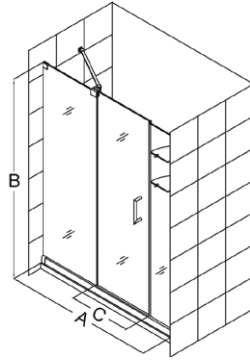

Mirage

The [Mirage Shower Door](#) delivers a unique design and the look of custom glass at an unbelievable value. Most sliding shower doors require substantial aluminum framing, but the Mirage uses innovative hardware to provide the space-saving benefits of a sliding door without compromising the beauty of the completely frameless glass. Add a sophisticated and polished touch to any bathroom renovation with the clean lines of the Mirage Shower Door.

[Mirage](#) is also available as a [tub door](#).

Features:

- Unique fully frameless sliding shower door
- 3/8" (10mm) thick tempered clear glass
- Chrome or brushed nickel hardware finish
- One sliding panel with either one or two stationary panels
- Models that require a second stationary panel have two integrated glass shelves
- Reversible for right or left door opening
- Width may be trimmed up to 4"
- No adjustment for out-of-plumb walls
- Optional SlimLine™ shower base and backwalls available

Configuration 1
with one stationary panel

Configuration 2
with two stationary panels

Config.	Model	A	B	C Walk-In	Chrome Hardware (-01)	Brushed Nickel Hardware (-04)	Oil Rubbed Bronze Hardware (-06)
1	SHDR-19487210	44" - 48"	72"	16" - 20"			
	SHDR-1960722	56" - 60"	72"	22" - 26"	✓	✓	--
2	SHDR-19607210	56" - 60"	72"	18" - 22"			