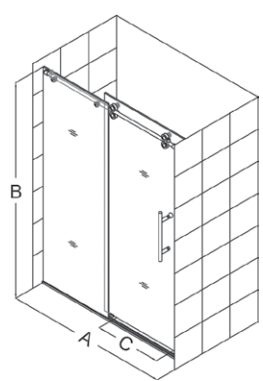

Enigma

The [Enigma Shower Door or Enclosure](#) is stunning with a sophisticated frameless design that rivals custom glass for an exceptional value. Each model is a work of art, crafted from premium materials like stylishly bold stainless steel hardware and superior 1/2" thick tempered glass. The impressive glass is treated with DreamLine exclusive Clear Glass™ protective coating for superior protection and easy maintenance. The Enigma offers a world-class shower space that becomes the centerpiece of any bathroom design.

Features:

- Advanced fully frameless glass design
- 1/2" (12mm) thick tempered clear glass
- Stainless steel hardware available in polished or brushed finish
- Effortless sliding operation with large wheel assemblies on a stainless steel track
- Anti-splash threshold to prevent water spills (requires minimum threshold depth of 3-3/4")
- DreamLine™ exclusive Clear Glass™ protective anti-limescale coating
- Reversible for right or left door opening
- Trim top bar up to 4" for width adjustment
- No adjustment for out-of-plumb walls
- Must be installed on tile or solid surface floor