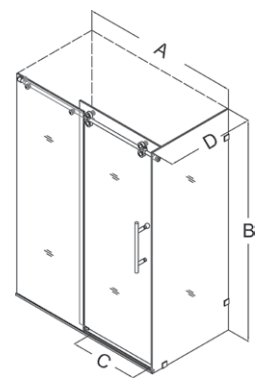

Enigma

The [Enigma Shower Door or Enclosure](#) is stunning with a sophisticated frameless design that rivals custom glass for an exceptional value. Each model is a work of art, crafted from premium materials like stylishly bold stainless steel hardware and superior 1/2" thick tempered glass. The impressive glass is treated with DreamLine exclusive Clear Glass™ protective coating for superior protection and easy maintenance. The Enigma offers a world-class shower space that becomes the centerpiece of any bathroom design.

Features:

- Advanced fully frameless glass design
- 1/2" (12mm) thick tempered clear glass
- Stainless steel hardware available in polished or brushed finish
- Effortless sliding operation with large wheel assemblies on a stainless steel track
- Anti-splash threshold to prevent water spills (requires minimum threshold depth of 3-3/4")
- DreamLine™ exclusive Clear Glass™ protective anti-limescale coating
- Reversible for right or left door opening
- Trim top bar up to 4" for width adjustment
- No adjustment for out-of-plumb walls
- Must be installed on tile or solid surface floor

Configuration 1

Configuration 2

Configuration 3

Configuration 4

Config.	Model	A	B	C	D	Brushed Stainless Steel Finish (-07)	Polished Stainless Steel Finish (-08)
				Walk-In	Stationary Panel		
1	SHDR-60607912	56" - 60"	79"	22" - 26"	--		
2	SHDR-60727912	68" - 72"	79"	20" - 24"	--	✓	✓
3	SHEN-60366012	56-1/2" - 60-1/2"	79"	22" - 26"	36"	✓	✓
4	SHEN-60367212	68-1/2" - 72-1/2"	79"	20" - 24"	36"		