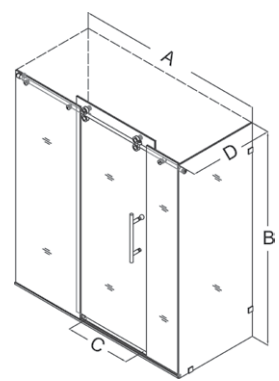

Enigma

The [Enigma Shower Door or Enclosure](#) is stunning with a sophisticated frameless design that rivals custom glass for an exceptional value. Each model is a work of art, crafted from premium materials like stylishly bold stainless steel hardware and superior 1/2" thick tempered glass. The impressive glass is treated with DreamLine exclusive Clear Glass™ protective coating for superior protection and easy maintenance. The Enigma offers a world-class shower space that becomes the centerpiece of any bathroom design.

Features:

- Advanced fully frameless glass design
- 1/2" (12mm) thick tempered clear glass
- Stainless steel hardware available in polished or brushed finish
- Effortless sliding operation with large wheel assemblies on a stainless steel track
- Anti-splash threshold to prevent water spills (requires minimum threshold depth of 3-3/4")
- DreamLine™ exclusive Clear Glass™ protective anti-limescale coating
- Reversible for right or left door opening
- Trim top bar up to 4" for width adjustment
- No adjustment for out-of-plumb walls
- Must be installed on tile or solid surface floor

Configuration 1

Configuration 2

Configuration 3

Configuration 4

Config.	Model	A	B	C	D	Brushed Stainless Steel Finish (-07)	Polished Stainless Steel Finish (-08)
				Walk-In	Stationary Panel		
1	SHDR-60607912	56" - 60"	79"	22" - 26"	--		
2	SHDR-60727912	68" - 72"	79"	20" - 24"	--	✓	✓
3	SHEN-60366012	56-1/2" - 60-1/2"	79"	22" - 26"	36"	✓	✓
4	SHEN-60367212	68-1/2" - 72-1/2"	79"	20" - 24"	36"		