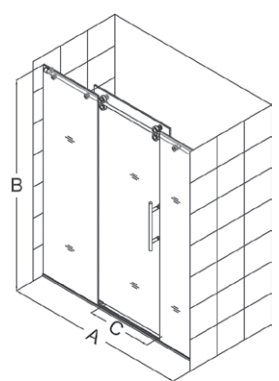

Enigma

The [Enigma Shower Door or Enclosure](#) is stunning with a sophisticated frameless design that rivals custom glass for an exceptional value. Each model is a work of art, crafted from premium materials like stylishly bold stainless steel hardware and superior 1/2" thick tempered glass. The impressive glass is treated with DreamLine exclusive Clear Glass™ protective coating for superior protection and easy maintenance. The Enigma offers a world-class shower space that becomes the centerpiece of any bathroom design.

Features:

- Advanced fully frameless glass design
- 1/2" (12mm) thick tempered clear glass
- Stainless steel hardware available in polished or brushed finish
- Effortless sliding operation with large wheel assemblies on a stainless steel track
- Anti-splash threshold to prevent water spills (requires minimum threshold depth of 3-3/4")
- DreamLine™ exclusive Clear Glass™ protective anti-limescale coating
- Reversible for right or left door opening
- Trim top bar up to 4" for width adjustment
- No adjustment for out-of-plumb walls
- Must be installed on tile or solid surface floor

Configuration 1

Configuration 2

Configuration 3

Configuration 4

Config.	Model	A	B	C	D	Brushed Stainless Steel Finish (-07)	Polished Stainless Steel Finish (-08)
				Walk-In	Stationary Panel		
1	SHDR-60607912	56" - 60"	79"	22" - 26"	--		
2	SHDR-60727912	68" - 72"	79"	20" - 24"	--	✓	✓
3	SHEN-60366012	56-1/2" - 60-1/2"	79"	22" - 26"	36"	✓	✓
4	SHEN-60367212	68-1/2" - 72-1/2"	79"	20" - 24"	36"		