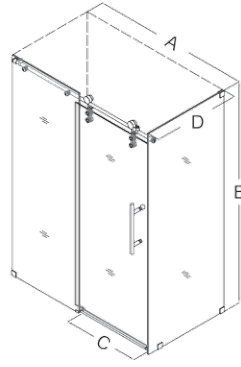

Enigma-Z

The [Enigma-Z Shower Door or Enclosure](#) delivers flawless operation and sharp modern style. A sophisticated frameless design and urban styled stainless steel hardware combine, creating a stunning shower space that rivals custom glass for an extraordinary value. Premium 3/8" thick tempered glass is treated with exclusive ClearGlass™ protective coating for superior protection and easy maintenance. Choose the Enigma-Z for limitless style and incomparable quality.

[Enigma-Z](#) is also available as a [tub door](#).

Features:

- Advanced fully frameless glass design
- 3/8" (10mm) thick tempered clear glass
- Stainless steel hardware available in polished or brushed finish
- Effortless sliding operation with large wheel assemblies on a stainless steel track
- Anti-splash threshold to prevent water spills (requires minimum threshold depth of 2-3/4")
- DreamLine™ exclusive Clear Glass™ protective anti-limescale coating
- Reversible for right or left door opening
- Trim top bar up to 4" for width adjustment
- No adjustment for out-of-plumb walls
- Optional SlimLine™ shower base available

Configuration 1

Configuration 2

Config.	Model	A	B	C	D	Brushed Stainless Steel Finish (-07)	Polished Stainless Steel Finish (-08)
				Walk-In	Stationary Panel		
1	SHDR-6248760	44" - 48"	76"	16" - 20"	--	✓	✓
	SHDR-6260760	56" - 60"	76"	22" - 26"	--		
2	SHEN-6234480	44-3/8" - 48-3/8"	76"	16" - 20"	34-1/2"	✓	✓
	SHEN-6234600	56-3/8" - 60-3/8"	76"	22" - 26"	34-1/2"		