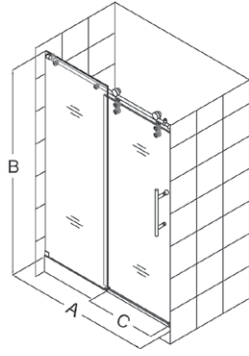

Enigma-Z

The [Enigma-Z Shower Door or Enclosure](#) delivers flawless operation and sharp modern style. A sophisticated frameless design and urban styled stainless steel hardware combine, creating a stunning shower space that rivals custom glass for an extraordinary value. Premium 3/8" thick tempered glass is treated with exclusive ClearGlass™ protective coating for superior protection and easy maintenance. Choose the Enigma-Z for limitless style and incomparable quality.

[Enigma-Z](#) is also available as a [tub door](#).

Features:

- Advanced fully frameless glass design
- 3/8" (10mm) thick tempered clear glass
- Stainless steel hardware available in polished or brushed finish
- Effortless sliding operation with large wheel assemblies on a stainless steel track
- Anti-splash threshold to prevent water spills (requires minimum threshold depth of 2-3/4")
- DreamLine™ exclusive Clear Glass™ protective anti-limescale coating
- Reversible for right or left door opening
- Trim top bar up to 4" for width adjustment
- No adjustment for out-of-plumb walls
- Optional SlimLine™ shower base available

Configuration 1

Configuration 2

Config.	Model	A	B	C	D	Brushed Stainless Steel Finish (-07)	Polished Stainless Steel Finish (-08)
				Walk-In	Stationary Panel		
1	SHDR-6248760	44" - 48"	76"	16" - 20"	--	✓	✓
	SHDR-6260760	56" - 60"	76"	22" - 26"	--		
2	SHEN-6234480	44-3/8" - 48-3/8"	76"	16" - 20"	34-1/2"	✓	✓
	SHEN-6234600	56-3/8" - 60-3/8"	76"	22" - 26"	34-1/2"		