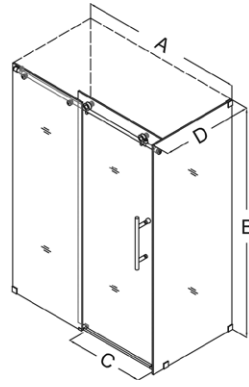

Enigma-X

The [Enigma-X Shower Door or Enclosure](#) offers the epitome of style, innovation and quality. The sleek fully frameless design and high functioning performance deliver the look and feel of custom glass at an exceptional value. The impressive 3/8" thick tempered glass is factory treated with DreamLine exclusive ClearGlass™ protective coating for superior protection and easy maintenance. The substantial stainless steel hardware is the perfect marriage of urban style and effortless operation. Take your bathroom design to the limit with the high quality and sublime styling of the Enigma- X.

Enigma-X is also available as a [tub door](#).

Features:

- Advanced fully frameless glass design
- 3/8" (10mm) thick tempered clear glass
- Stainless steel hardware available in polished or brushed finish
- Effortless sliding operation with large wheel assemblies on a stainless steel track
- Anti-splash threshold to prevent water spills (requires minimum threshold depth of 2-3/4")
- DreamLine™ exclusive Clear Glass™ protective anti-limescale coating
- Reversible for right or left door opening
- Trim top bar up to 4" for width adjustment
- No adjustment for out-of-plumb walls
- Optional SlimLine™ shower base available

Configuration 1

Configuration 2

Config.	Model	A	B	C	D	Brushed Stainless Steel Finish (-07)	Polished Stainless Steel Finish (-08)
				Walk-In	Stationary Panel		
1	SHDR-61487610	44" - 48"	76"	16" - 20"	--	✓	✓
	SHDR-61607610	56" - 60"	76"	22" - 26"	--		
2	SHEN-6134480	44-3/8" - 48-3/8"	76"	16" - 20"	34-1/2"	✓	✓
	SHEN-6134600	56-3/8" - 60-3/8"	76"	22" - 26"	34-1/2"		