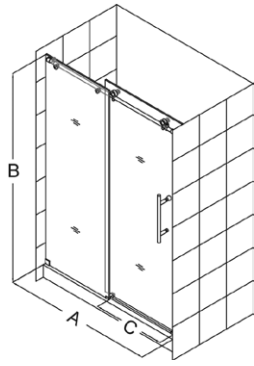

Enigma-X

The [Enigma-X Shower Door or Enclosure](#) offers the epitome of style, innovation and quality. The sleek fully frameless design and high functioning performance deliver the look and feel of custom glass at an exceptional value. The impressive 3/8" thick tempered glass is factory treated with DreamLine exclusive ClearGlass™ protective coating for superior protection and easy maintenance. The substantial stainless steel hardware is the perfect marriage of urban style and effortless operation. Take your bathroom design to the limit with the high quality and sublime styling of the Enigma- X.

Enigma-X is also available as a [tub door](#).

Features:

- Advanced fully frameless glass design
- 3/8" (10mm) thick tempered clear glass
- Stainless steel hardware available in polished or brushed finish
- Effortless sliding operation with large wheel assemblies on a stainless steel track
- Anti-splash threshold to prevent water spills (requires minimum threshold depth of 2-3/4")
- DreamLine™ exclusive Clear Glass™ protective anti-limescale coating
- Reversible for right or left door opening
- Trim top bar up to 4" for width adjustment
- No adjustment for out-of-plumb walls
- Optional SlimLine™ shower base available

Configuration 1

Configuration 2

Config.	Model	A	B	C	D	Brushed Stainless Steel Finish (-07)	Polished Stainless Steel Finish (-08)
				Walk-In	Stationary Panel		
1	SHDR-61487610	44" - 48"	76"	16" - 20"	--	✓	✓
	SHDR-61607610	56" - 60"	76"	22" - 26"	--		
2	SHEN-6134480	44-3/8" - 48-3/8"	76"	16" - 20"	34-1/2"	✓	✓
	SHEN-6134600	56-3/8" - 60-3/8"	76"	22" - 26"	34-1/2"		