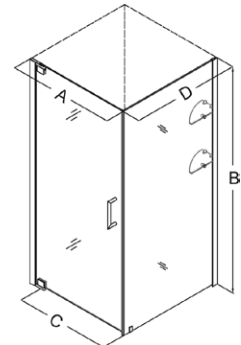

Features:

- Frameless glass design
- 3/8" (10mm) tempered clear glass
- Chrome, brushed nickel or oil rubbed bronze hardware finish
- Elegant self-closing solid brass pivot mechanism
- Shower door model includes glass shelves (required for support)
- Shower enclosure model includes a choice of glass shelves or support arm for return panel (required for support)
- Reversible for right or left door opening
- Anodized aluminum wall profiles
- 1" out-of-plumb adjustment on each side
- Optional SlimLine™ shower base for select sizes

Configuration 1

Configuration 2

Configuration 3

Configuration 4

Configuration 5

Config.	Model	A	B	C	D	Chrome Hardware (-01)	Brushed Nickel Hardware (-04)	Oil Rubbed Bronze Hardware (-06)
				Walk-In	Stationary Panel			
1	SHDR-4125720	25-1/4" - 27-1/4"	72"	20-3/4"	--			
	SHDR-4127720	27" - 29"	72"	22-1/2"	--			
	SHDR-4128720	28-3/4" - 30-3/4"	72"	24-1/4"	--			
	SHDR-4130720	30-1/2" - 32-1/2"	72"	26"	--			
	SHDR-4132720	32-1/4" - 34-1/4"	72"	27-3/4"	--			
	SHDR-4134720	34" - 36"	72"	29-1/2"	--			
	SHDR-4135720	35-3/4" - 37-3/4"	72"	31-1/4"	--			
2	SHDR-4137720	37-1/4" - 39-1/4"	72"	20-3/4"	12"	✓	✓	✓
	SHDR-4139720	39" - 41"	72"	22-1/2"	12"			
	SHDR-4140720	40-3/4" - 42-3/4"	72"	24-1/4"	12"			
	SHDR-4142720	42-1/2" - 44-1/2"	72"	26"	12"			
	SHDR-4144720	44-1/4" - 46-1/4"	72"	27-3/4"	12"			
	SHDR-4146720	46" - 48"	72"	29-1/2"	12"			
3	SHDR-4147720	47-3/4" - 49-3/4"	72"	31-1/4"	12"			
	SHDR-4149720	49-1/4" - 51-1/4"	72"	20-3/4"	24"			
	SHDR-4151720	51" - 53"	72"	22-1/2"	24"			