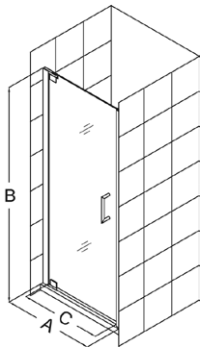

Elegance

Elegance Shower Door

Elegance Enclosure with Glass Shelves

The [Elegance Shower Door or Enclosure](#) offers something for every space with Shower Doors and Shower Enclosures designed to fit a wide range of openings. A clean frameless glass design and minimal hardware create an open and airy appeal, while premium 3/8" thick tempered glass offers a rich look and feel. Smart wall profiles provide an easy and adjustable installation for a perfect fit. Choose any Elegance model to give your shower a sophisticated touch with fresh modern styling and exceptional quality.

Features:

- Frameless glass design
- 3/8" (10mm) tempered clear glass
- Chrome, brushed nickel or oil rubbed bronze hardware finish
- Elegant self-closing solid brass pivot mechanism
- Shower door model includes glass shelves (required for support)
- Shower enclosure model includes a choice of glass shelves or support arm for return panel (required for support)
- Reversible for right or left door opening
- Anodized aluminum wall profiles
- 1" out-of-plumb adjustment on each side
- Optional SlimLine™ shower base for select sizes