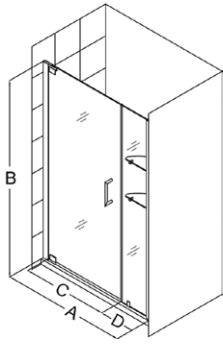

Configuration 2