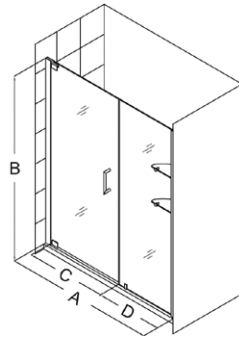

Configuration 3