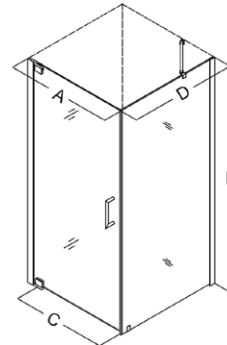

Configuration 4