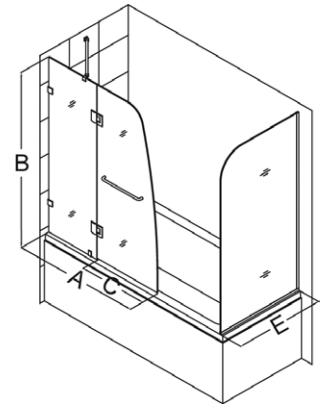

AquaLux is also available as a shower door.

Door Features:

- Frameless glass design
- 5/16" (8mm) thick tempered clear glass
- Chrome or brushed nickel hardware finish
- Self-closing solid brass hinges
- Wall mount brackets and support arm for stationary panel
- Convenient towel bar
- Reversible for right or left door opening
- No adjustment for out-of-plumb walls
- Optional backwalls available

Choose an AquaLux Tub Door with Extender Panel to increase splash coverage or choose an AquaLux Tub Door with Return Panel to create a bathtub enclosure.

Extender and Return Panel Features:

- 5/16" (8mm) thick tempered clear glass
- 1/4" of out-of-plumb adjustment

AquaLux Tub Door Options

Configuration 1

Configuration 2
with Extender Panel

Configuration 3
with Return Panel

Config.	Model	A	B	C Walk-In	D	E	Glass Selection	Chrome Hardware (-01)	Brushed Nickel Hardware (-04)
1	SHDR-3348588	48"	58"	Min. 24"	--	--	Clear		
2	SHDR-3348588-EX	48"	58"	Min. 24"	9"	--	Clear	✓	✓
3	SHDR-3348588-RT	48"	58"	Min. 24"	--	30"	Clear		

-01
Chrome
Hardware

-04
Brushed
Nickel
Hardware

AquaLux Tub Door

Notes:

- Visit www.BathAuthority.com/techspec for exact product dimensions and technical information
- Plumbing codes vary by state; DreamLine™ is not responsible for code compliance
- Consideration should be given to placement of showerhead, as this model does not provide wall-to-wall coverage