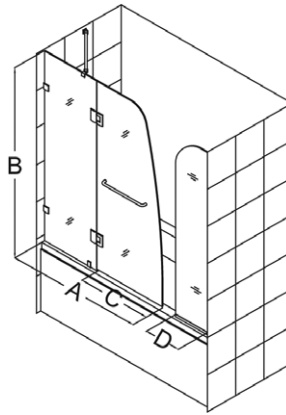

AquaLux is also available as a shower door.

Door Features:

- Frameless glass design
- 5/16" (8mm) thick tempered clear glass
- Chrome or brushed nickel hardware finish
- Self-closing solid brass hinges
- Wall mount brackets and support arm for stationary panel
- Convenient towel bar
- Reversible for right or left door opening
- No adjustment for out-of-plumb walls
- Optional backwalls available

Choose an AquaLux Tub Door with Extender Panel to increase splash coverage or choose an AquaLux Tub Door with Return Panel to create a bathtub enclosure.

Extender and Return Panel Features:

- 5/16" (8mm) thick tempered clear glass
- 1/4" of out-of-plumb adjustment

AquaLux Tub Door Options

Configuration 1

Configuration 2
with Extender Panel

Configuration 3
with Return Panel

Config.	Model	A	B	C Walk-In	D	E	Glass Selection	Chrome Hardware (-01)	Brushed Nickel Hardware (-04)
1	SHDR-3348588	48"	58"	Min. 24"	--	--	Clear		
2	SHDR-3348588-EX	48"	58"	Min. 24"	9"	--	Clear	✓	✓
3	SHDR-3348588-RT	48"	58"	Min. 24"	--	30"	Clear		