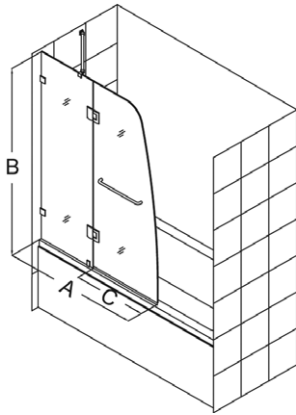

Configuration 1