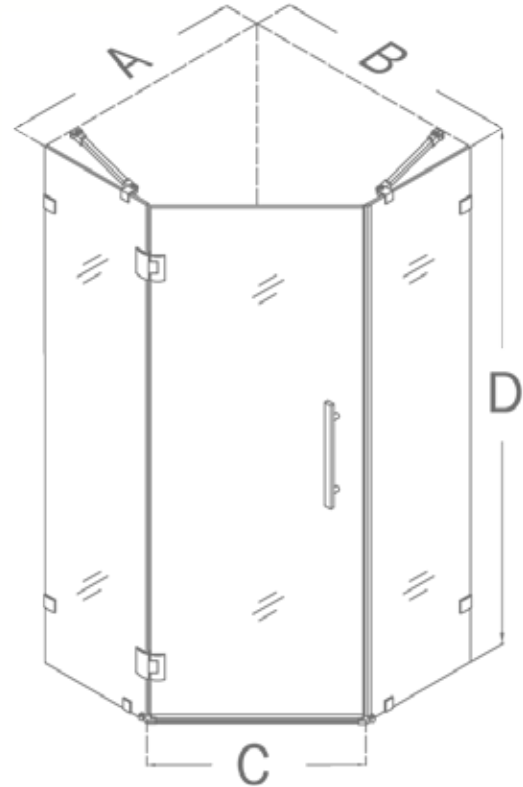

A	B	C	D
		WALK IN	
34-5/16"	34-5/16"	23-5/8"	72"
36-5/16"	36-5/16"	23-5/8"	72"
40-3/8"	40-3/8"	23-5/8"	72"

Visit [PARTNER PORTAL](#) for the latest dealer news and updates

Visit WWW.BATHAUTHORITY.COM for detailed product information
Tel: 866.731.8378 | Fax: 866.227.9245 | sales@bathauthority.com