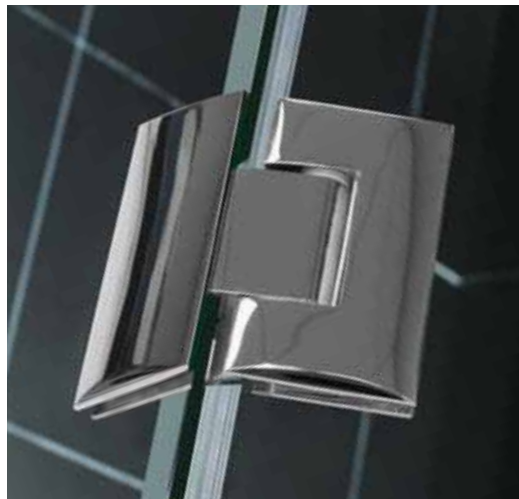

PRISMLUX™ SHOWER ENCLOSURE

**DREAMLINE™**  
dream in style

# SHOWER ENCLOSURE PRISMLUX™

THE PERFECT ALLIANCE OF LUXURIOUS QUALITY AND SPACE-SAVING DESIGN

The PRISMLUX shower enclosure incorporates a unique corner installation design to save space while creating a beautiful focal point. The modern enclosure combines the rich look of impressive 3/8" thick tempered glass and the clean lines of a completely frameless design for an upscale custom look. Add a DreamLine shower base for an efficient and cost effective way to transform any shower space.

- Frameless glass shower enclosure design
- 3/8" (10mm) thick tempered clear glass
- Chrome or brushed nickel hardware finish
- Solid brass self-closing hinges
- Wall mounted brackets and wall-attached stainless steel support bars
- Designed for corner installation against finished walls
- Reversible for right or left door opening
- No adjustment for out-of-plumb walls
- Optional SlimLine™ shower base available