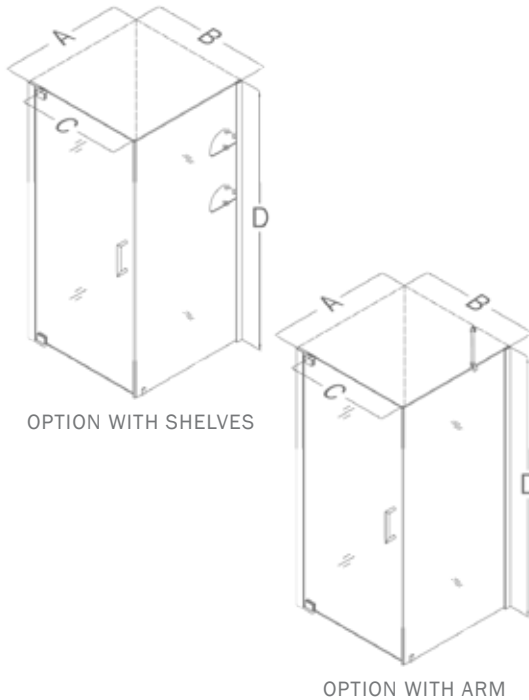

ELEGANCE™ SHOWER ENCLOSURE

DREAMLINE™
dream in style

SHOWER ENCLOSURE ELEGANCE™

THE SHOWER ENCLOSURE THAT APPEALS WITH GRACEFUL STYLE

The **ELEGANCE** shower enclosure combines clean modern styling with exceptional quality. Opulent 3/8" thick tempered glass and a fluid frameless design create a perfect mix of strength and beauty. The corner installation maximizes space and becomes the heart of a bathroom design, while minimal hardware generates an open and airy appeal.

RETURN PANEL WITH SHELVES

OPTION WITH SHELVES

OPTION WITH ARM

- Frameless glass shower enclosure design
- 3/8" (10mm) thick tempered clear glass
- Chrome or brushed nickel hardware finish
- Solid brass self-closing pivot mechanism
- Anodized aluminum wall profiles
- Return panel support options: glass shelves or support arm
- Reversible for right/ left corner installation
- Out-of-plumb installation adjustability up to 1" for each wall profile
- Optional SlimLine™ shower base available

RETURN PANEL WITH SUPPORT ARM

A	B	C WALK IN	D
30"	30"	24"	72"
30"	32"	26"	72"
30"	34"	28"	72"
34"	30"	24"	72"
34"	32"	26"	72"
34"	34"	28"	72"

Visit [PARTNER PORTAL](#) for the latest dealer news and updates