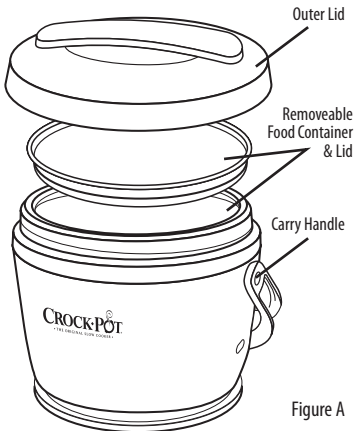

2. For added convenience, your Crock-Pot® Lunch Crock™ Food Warmer comes with a removable food container and food container lid that can be used to transport your food to and from the home every day. Simply leave the warming base at work and use the removable food container and lid for easy traveling.

3. Your Crock-Pot® Lunch Crock™ Food Warmer is meant to warm foods low and slow and will keep an optimal temperature so you don't have to worry about over heating. Just plug the unit into the wall outlet in the morning and your food will be ready to go for lunch.