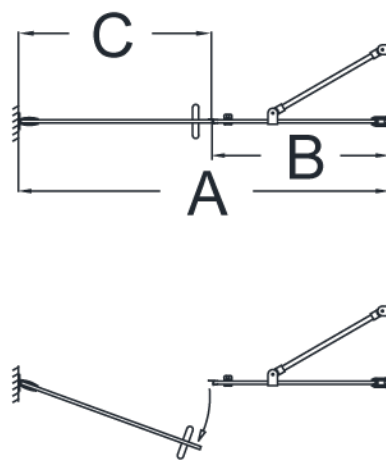

FEATURES

- 3/8" thick tempered clear glass
- Self-closing solid brass wall mounted hinges
- Stationary glass panel support arm
- Stationary side glass panel wall profile allows door to be adjusted by up to 1"
- Reversible for right or left door opening

Codes & Standards:

Specified model meets or exceeds the following:

- ANSI Z97.1 (tempered glass)
- CPSC 16CFR 1201 CAT II

Model Number	A	B	C	D
SHDR-20357210C	35-36"	12	23"	72"
SHDR-20367210C	36-37"	12	24"	72"
SHDR-20377210	37-38"	12	25"	72"
SHDR-20387210	38-39"	12	26"	72"
SHDR-20397210	39-40"	12	27"	72"
SHDR-20407210	40-41"	12	28"	72"
SHDR-20417210	41-42"	12	29"	72"
SHDR-20427210	42-43"	12	30"	72"
SHDR-20417210C	41"-42"	18	23"	72"
SHDR-20427210C	42"-43"	18	24"	72"
SHDR-20437210	43"-44"	18	25"	72"
SHDR-20447210	44"-45"	18	26"	72"
SHDR-20457210	45"-46"	18	27"	72"
SHDR-20467210	46"-47"	18	28"	72"
SHDR-20477210	47"-48"	18	29"	72"
SHDR-20487210	48"-49"	18	30"	72"

Model Number	A	B	C	D
SHDR-20477210C	47"-48"	24	23"	72"
SHDR-20487210C	48"-49"	24	24"	72"
SHDR-20497210	49"-50"	24	25"	72"
SHDR-20507210	50"-51"	24	26"	72"
SHDR-20517210	51"-52"	24	27"	72"
SHDR-20527210	52"-53"	24	28"	72"
SHDR-20537210	53"-54"	24	29"	72"
SHDR-20547210	54"-55"	24	30"	72"
SHDR-20537210C	53"-54"	30	23"	72"
SHDR-20547210C	54"-55"	30	24"	72"
SHDR-20557210	55"-56"	30	25"	72"
SHDR-20567210	56"-57"	30	26"	72"
SHDR-20577210	57"-58"	30	27"	72"
SHDR-20587210	58"-59"	30	28"	72"
SHDR-20597210	59"-60"	30	29"	72"
SHDR-20607210	60"-61"	30	30"	72"