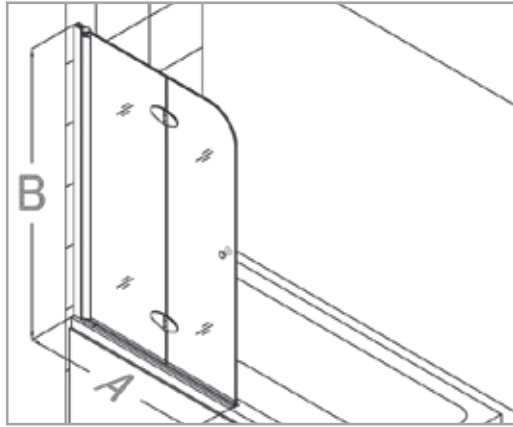

EZ-FOLD™ TUB DOOR

DREAMLINE™
dream in style

The **EZ-FOLD** tub door is the perfect combination of function and style. The frameless door makes a statement with a sophisticated curved silhouette, while the practical bi-fold operation offers convenience. The full length door pivot and bi-fold action allow the panels to fold to one side, providing full access to the bath tub. Choose the **EZ-FOLD** tub door for a unique and modern look at an attractive price.

- Frameless tub door with trackless system
- Bi-fold panels with glass-to-glass solid brass hinges
- Concealed continuous pivot opens 90 degrees in or out of the bathtub
- 1/4" (6mm) clear tempered glass
- Chrome hardware finish
- Reversible for left or right-wall installation
- 3/8" out-of-plumb adjustment