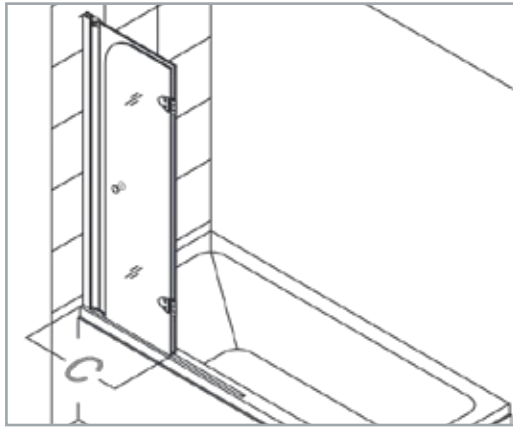

EZ-FOLD™ TUB DOOR

DREAMLINE™
dream in style

The **EZ-FOLD** tub door is the perfect combination of function and style. The frameless door makes a statement with a sophisticated curved silhouette, while the practical bi-fold operation offers convenience. The full length door pivot and bi-fold action allow the panels to fold to one side, providing full access to the bath tub. Choose the **EZ-FOLD** tub door for a unique and modern look at an attractive price.

- Frameless tub door with trackless system
- Bi-fold panels with glass-to-glass solid brass hinges
- Concealed continuous pivot opens 90 degrees in or out of the bathtub
- 1/4" (6mm) clear tempered glass
- Chrome hardware finish
- Reversible for left or right-wall installation
- 3/8" out-of-plumb adjustment