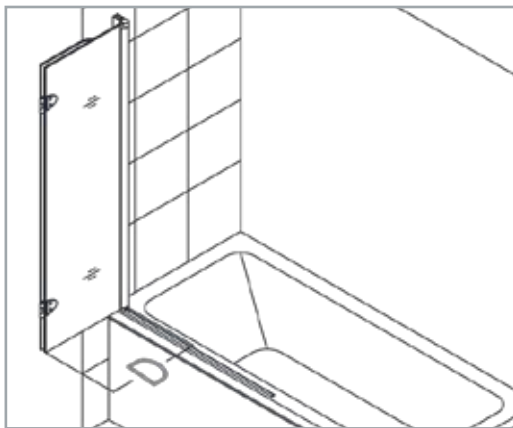

EZ-FOLD™ TUB DOOR

DREAMLINE™
dream in style

The **EZ-FOLD** tub door is the perfect combination of function and style. The frameless door makes a statement with a sophisticated curved silhouette, while the practical bi-fold operation offers convenience. The full length door pivot and bi-fold action allow the panels to fold to one side, providing full access to the bath tub. Choose the **EZ-FOLD** tub door for a unique and modern look at an attractive price.

- Frameless tub door with trackless system
- Bi-fold panels with glass-to-glass solid brass hinges
- Concealed continuous pivot opens 90 degrees in or out of the bathtub
- 1/4" (6mm) clear tempered glass
- Chrome hardware finish
- Reversible for left or right-wall installation
- 3/8" out-of-plumb adjustment