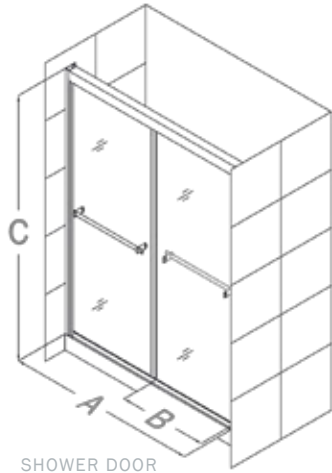

# SHOWER & TUB DOOR DUET™

A LOVELY DESIGN AND CONVENIENT FUNCTION MAKE FOR QUITE THE PAIR

The **DUET** tub or shower door combines high quality hardware with a sleek frameless design for an amazing value. The bypass shower doors slide effortlessly on perfectly engineered guide rails allowing entry into the shower from either side. For an easy installation the **DUET** shower door offers a total of 1" out-of-plumb adjustment, while the top and bottom guide rails may be trimmed down up to 4" for width adjustment.

SHOWER DOOR

TUB DOOR

TUB DOOR WITH OPTIONAL BACKWALL

- Sliding bypass shower door design
- 5/16" (8mm) thick tempered clear glass
- Chrome or brushed nickel hardware finish
- Convenient towel bars double as handles
- Anodized aluminum profiles & guide rails
- Out-of-plumb and width adjustment up to 1/2" on each side
- Optional SlimLine™ shower base available