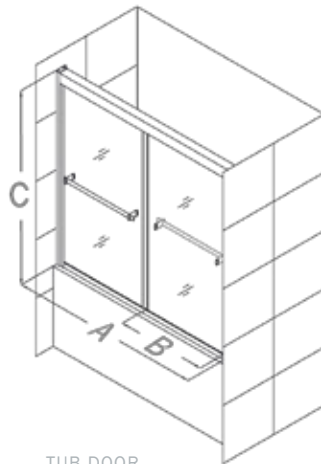

# SHOWER & TUB DOOR DUET™

A LOVELY DESIGN AND CONVENIENT FUNCTION MAKE FOR QUITE THE PAIR

The **DUET** tub or shower door combines high quality hardware with a sleek frameless design for an amazing value. The bypass shower doors slide effortlessly on perfectly engineered guide rails allowing entry into the shower from either side. For an easy installation the **DUET** shower door offers a total of 1" out-of-plumb adjustment, while the top and bottom guide rails may be trimmed down up to 4" for width adjustment.

SHOWER DOOR

TUB DOOR

TUB DOOR WITH OPTIONAL BACKWALL

- Sliding bypass shower door design
- 5/16" (8mm) thick tempered clear glass
- Chrome or brushed nickel hardware finish
- Convenient towel bars double as handles
- Anodized aluminum profiles & guide rails
- Out-of-plumb and width adjustment up to 1/2" on each side
- Optional SlimLine™ shower base available