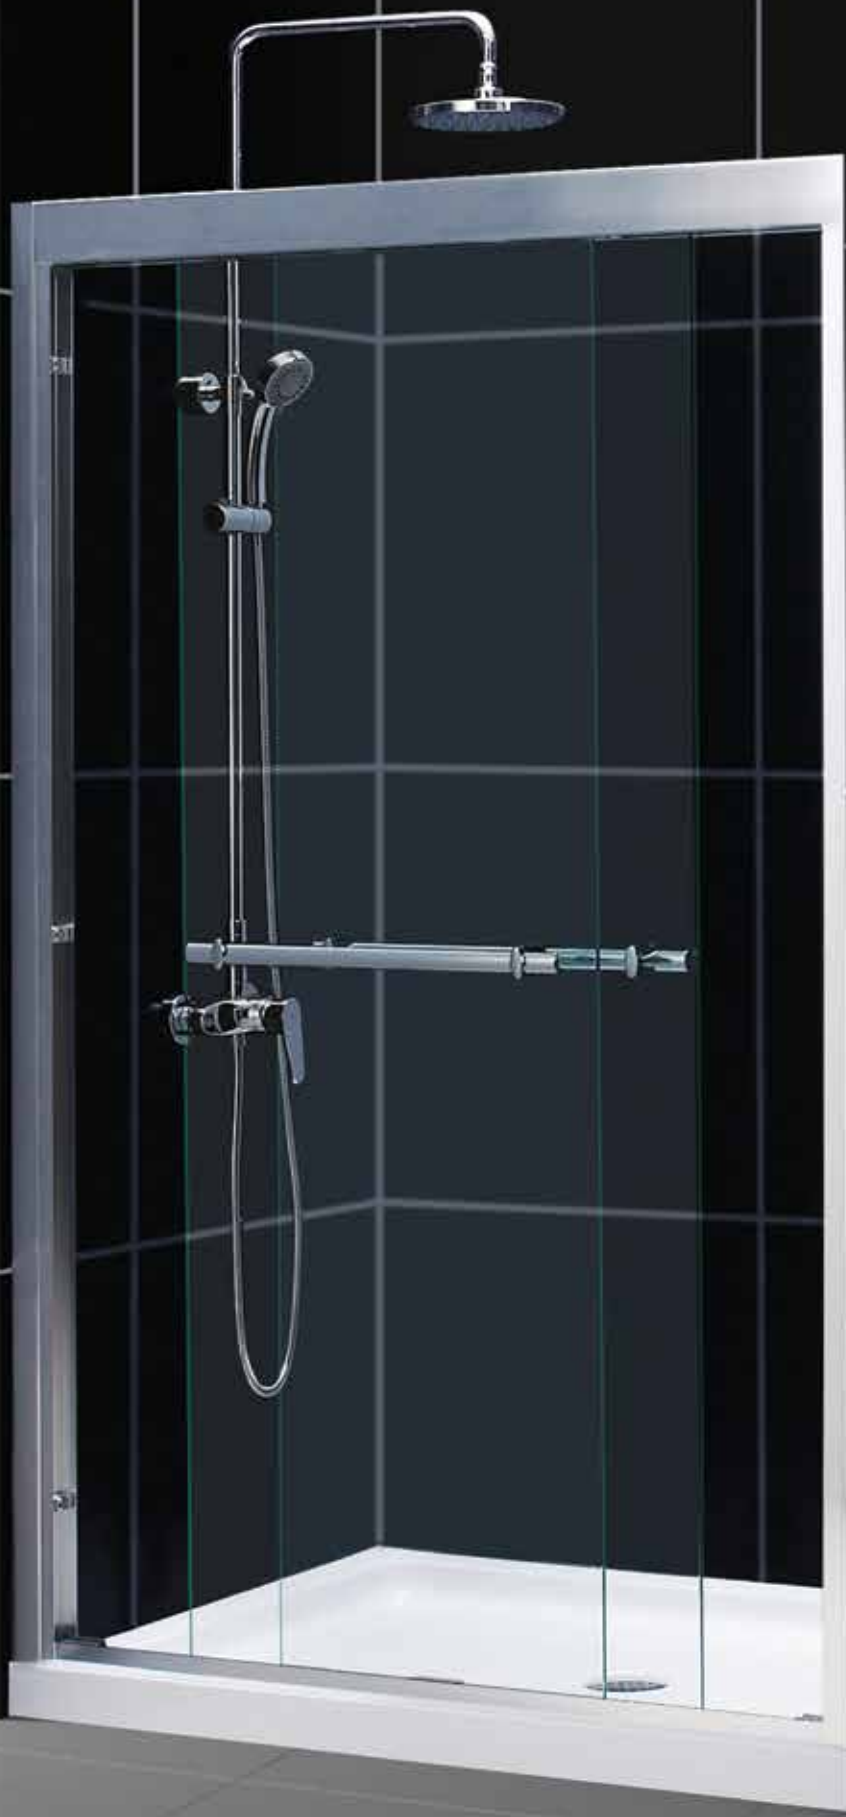

DUET™ SHOWER & TUB DOOR

**DREAMLINE™**  
dream in style

# SHOWER & TUB DOOR DUET™

A LOVELY DESIGN AND CONVENIENT FUNCTION MAKE FOR QUITE THE PAIR

The **DUET** tub or shower door combines high quality hardware with a sleek frameless design for an amazing value. The bypass shower doors slide effortlessly on perfectly engineered guide rails allowing entry into the shower from either side. For an easy installation the **DUET** shower door offers a total of 1" out-of-plumb adjustment, while the top and bottom guide rails may be trimmed down up to 4" for width adjustment.

SHOWER DOOR

TUB DOOR

TUB DOOR WITH OPTIONAL BACKWALL

- Sliding bypass shower door design
- 5/16" (8mm) thick tempered clear glass
- Chrome or brushed nickel hardware finish
- Convenient towel bars double as handles
- Anodized aluminum profiles & guide rails
- Out-of-plumb and width adjustment up to 1/2" on each side
- Optional SlimLine™ shower base available

A	B WALK IN	C
44 - 48"	17 - 21"	72" SHOWER
56 - 60"	22 - 26"	72" SHOWER
56 - 59"	22 3/8 - 25 3/8"	58" TUB

TOWEL BARS DOUBLE AS HANDLES

Visit [PARTNER PORTAL](#) for the latest dealer news and updates

Visit [WWW.BATHAUTHORITY.COM](http://WWW.BATHAUTHORITY.COM) for detailed product information  
Tel: 866.731.8378 | Fax: 866.227.9245 | [sales@bathauthority.com](mailto:sales@bathauthority.com)