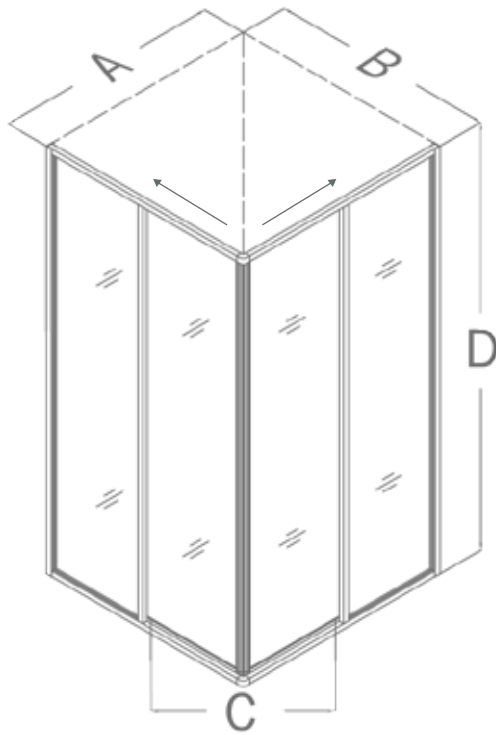

CORNERVIEW™ SHOWER ENCLOSURE

DREAMLINE™
dream in style

The CORNERVIEW shower enclosure is a perfect combination of solid construction and timeless design. Corner installation provides an effective solution to maximize space. The four panel configuration includes two corner-opening sliding doors to create a spacious walk through. The simple architectural form of the enclosure boasts clean modern lines. This streamlined look will work with any décor from ultra-modern to traditional.

OPTIONAL SLIMLINE SHOWER BASE

A	B	C WALK IN	D
34-1/2"	34-1/2"	20-3/4"	72"

- Space saving shower enclosure design
- 5/32" (4mm) clear tempered glass
- Chrome hardware finish
- Two sliding panels create unique corner opening flanked by two stationary panels
- Full length magnetic door latch
- High quality anodized aluminum wall profiles and guide rails
- Must be installed against finished walls
- Out-of-plumb installation adjustability up to 1/4" for each wall profile
- Optional SlimLine™ base and backwalls