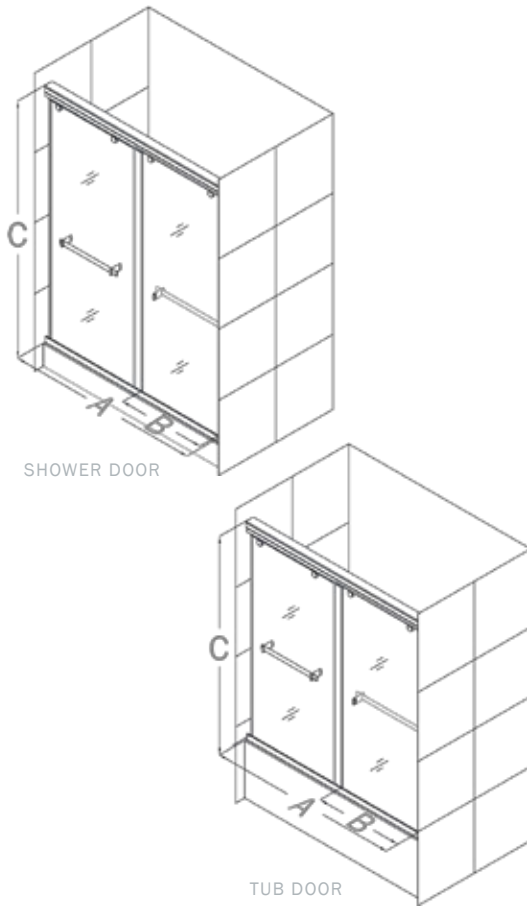

CHARISMA™ SHOWER & TUB DOOR

DREAMLINE™
dream in style

SHOWER & TUB DOOR CHARISMA™

THE INNOVATIVE SHOWER DOOR WITH A LIGHT AND AIRY PERSONALITY

The CHARISMA tub or shower door has a unique “no wall profile” design, combining the beauty of frameless glass with the convenience of the sliding bypass operation. Most bypass shower doors require significant aluminum framing. Lose the aluminum and discover the sleek look of a frameless glass design.

SHOWER DOOR

TUB DOOR

A	B WALK IN	C
56 - 60"	25 - 29"	72" SHOWER
56 - 60"	25 - 29"	58" TUB

TOWEL BARS DOUBLE AS HANDLES

- Frameless glass sliding bypass door
- 5/16" (8mm) thick tempered clear glass
- Chrome or brushed nickel hardware
- Convenient towel bars double as handles
- Unique “no-wall profile” design creates frameless look
- Anodized aluminum guiderails
- Width may be trimmed down up to 4"
- No adjustability for out-of-plumb walls
- Optional SlimLine™ shower base available