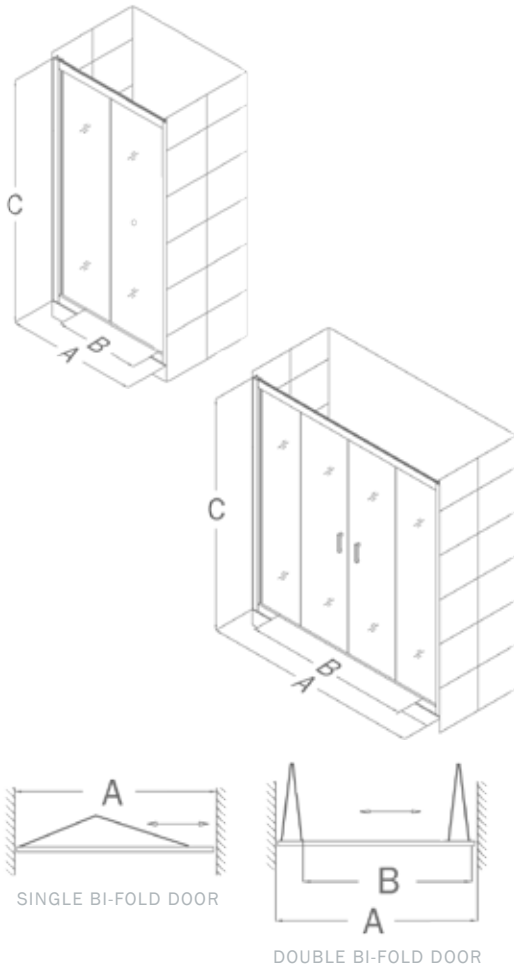

BUTTERFLY™ SHOWER DOOR

The **BUTTERFLY** collection of shower doors offers a beautiful frameless design paired with space saving bi-fold action. This collection includes options with a single bi-fold door for smaller shower door openings or a combination of two bi-fold doors for wider openings. The smart bi-fold action allows the panels to slide and fold creating an ample walk-in opening to maximize space. Wall profiles provide a flexible installation with adjustability for width and out-of-plumb walls.

SINGLE BI-FOLD DOOR

| A | B WALK IN | C |
|-----------------------|--------------|-----|
| SINGLE BI-FOLD | | |
| 30 - 31-1/2" | 20" | 72" |
| 34 - 35-1/2" | 23" | 72" |
| DOUBLE BI-FOLD | | |
| 58 - 59-1/2" | 47" | 72" |

- Space-saving frameless bi-fold door
- 1/4" (6mm) tempered clear glass
- Chrome hardware finish
- Solid brass hinges
- Anodized aluminum profiles & guide rails
- Reversible for right or left door opening
- Out-of-plumb and width adjustment up to 3/4" on each side
- Optional shower base & backwalls