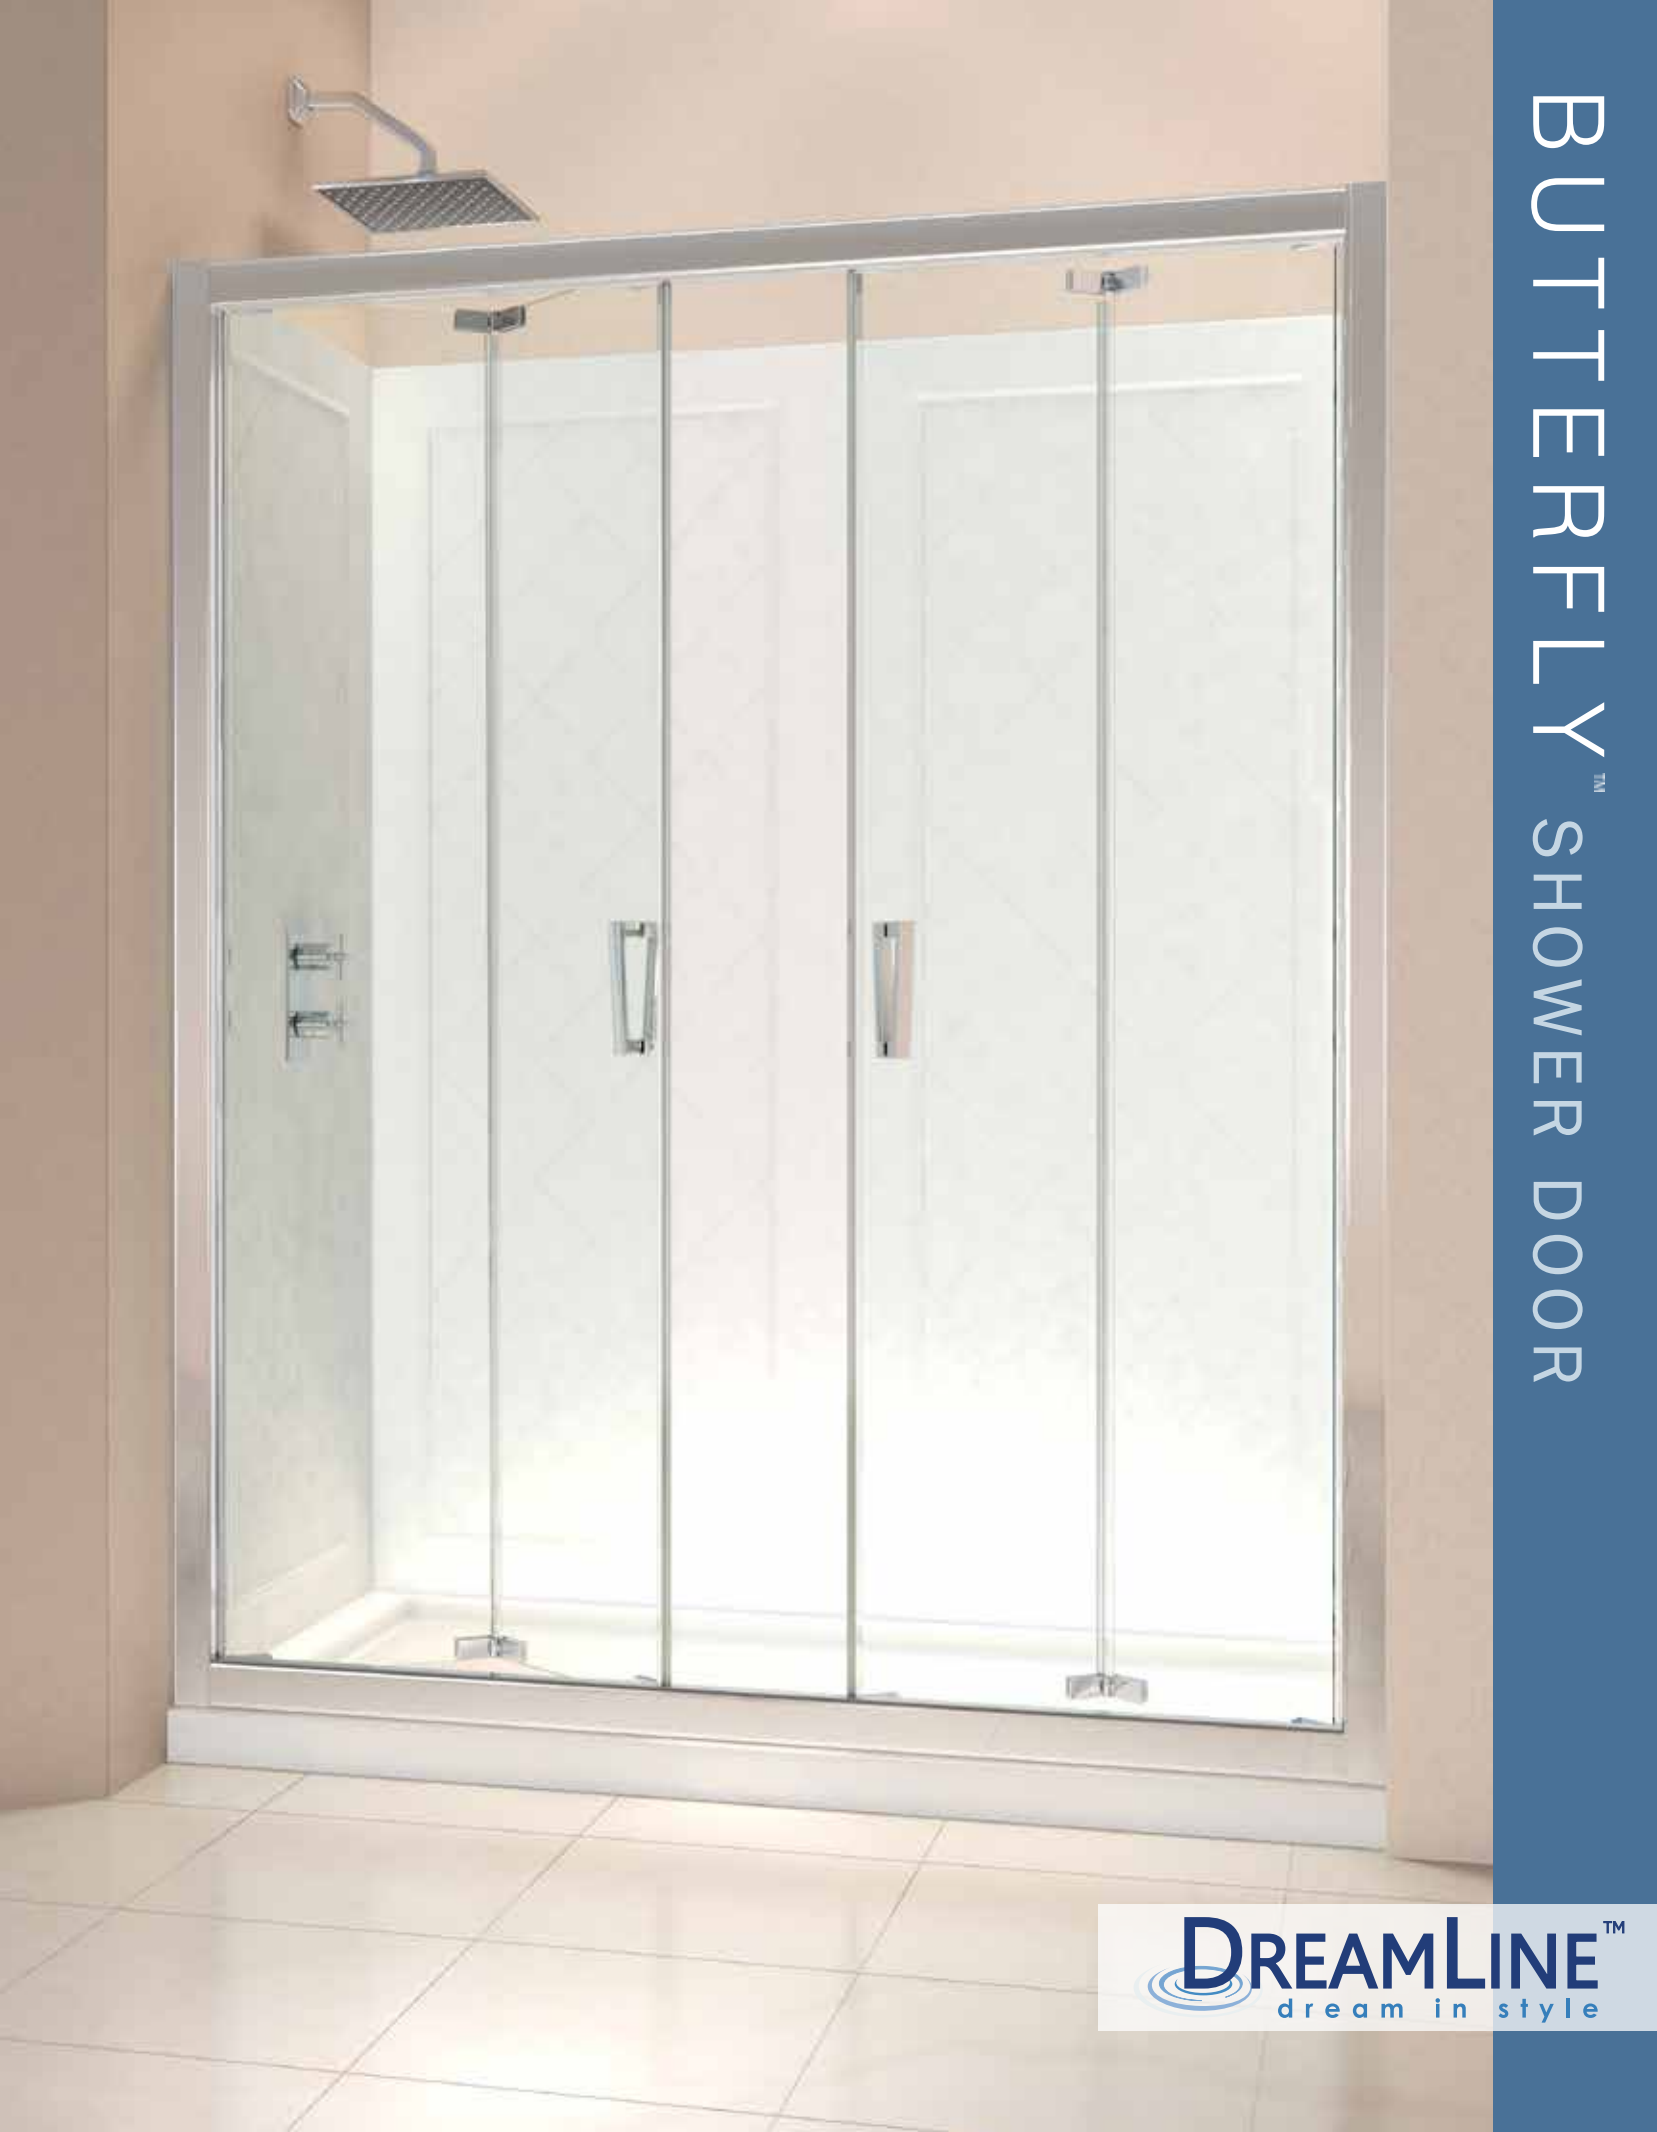

BUTTERFLY™ SHOWER DOOR

The **BUTTERFLY** collection of shower doors offers a beautiful frameless design paired with space saving bi-fold action. This collection includes options with a single bi-fold door for smaller shower door openings or a combination of two bi-fold doors for wider openings. The smart bi-fold action allows the panels to slide and fold creating an ample walk-in opening to maximize space. Wall profiles provide a flexible installation with adjustability for width and out-of-plumb walls.

SINGLE BI-FOLD DOOR

| A | B WALK IN | C |
|-----------------------|--------------|-----|
| SINGLE BI-FOLD | | |
| 30 - 31-1/2" | 20" | 72" |
| 34 - 35-1/2" | 23" | 72" |
| DOUBLE BI-FOLD | | |
| 58 - 59-1/2" | 47" | 72" |

- Space-saving frameless bi-fold door
- 1/4" (6mm) tempered clear glass
- Chrome hardware finish
- Solid brass hinges
- Anodized aluminum profiles & guide rails
- Reversible for right or left door opening
- Out-of-plumb and width adjustment up to 3/4" on each side
- Optional shower base & backwalls