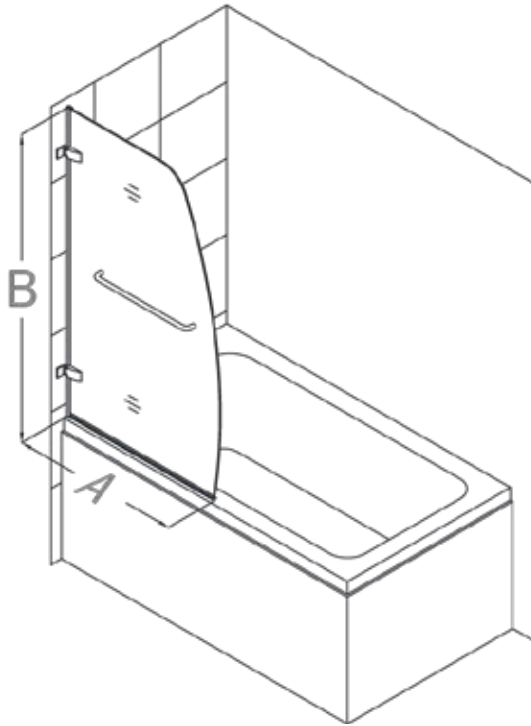

# AQUA UNO™ TUB DOOR

**DREAMLINE™**  
dream in style

The **AQUA UNO** makes a statement with a distinctly curved silhouette that delivers an exquisite custom glass look. The single swing tub door is striking with sophisticated frameless glass that flows with any bathroom design. Choose the **AQUA UNO** tub door for a quenching dose of unparalleled style.

A	B
34"	58"

- Frameless glass tub door design
- Single panel swing door
- 1/4" (6mm) clear tempered glass
- Chrome or brushed nickel hardware
- Solid brass wall-to-glass hinges
- Convenient towel bar
- Reversible for right or left door opening
- No adjustability for out-of-plumb walls