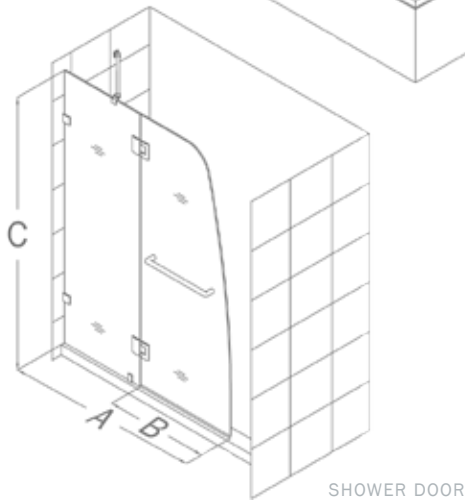

AQUALUX™ SHOWER & TUB DOOR

DREAMLINE™
dream in style

SHOWER & TUB DOOR AQUALUX™

THE SHOWER DOOR WITH A FLUID DESIGN

The **AQUALUX** tub or shower door delivers European styling with a gracefully curved silhouette for a uniquely modern look. The perfect combination of impressive 5/16" thick tempered glass and a flowing frameless design offers the look of custom glass at a superior value. Make a splash with the striking yet elegant **AQUALUX** tub or shower door.

A	B	C
48"	24"	58" TUB
45-1/2"	24"	72" SHOWER

SHOWER DOOR WITH OPTIONAL BASE

- Fully frameless glass shower door design
- 5/16" (8mm) thick tempered clear glass
- Chrome or brushed nickel hardware finish
- Solid brass self-closing hinges
- Wall mounted brass brackets & stainless steel support bar for stationary glass
- Towel bar doubles as convenient handle
- Reversible for left or right-wall installation
- No adjustability for out-of-plumb walls
- Optional SlimLine™ shower base available