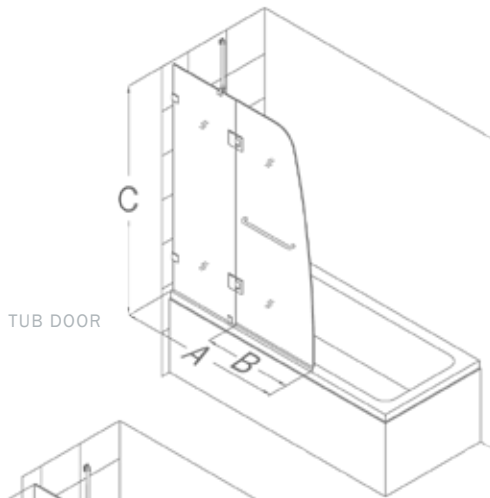

AQUALUX™ SHOWER & TUB DOOR

DREAMLINE™
dream in style

SHOWER & TUB DOOR AQUALUX™

THE SHOWER DOOR WITH A FLUID DESIGN

The **AQUALUX** tub or shower door delivers European styling with a gracefully curved silhouette for a uniquely modern look. The perfect combination of impressive 5/16" thick tempered glass and a flowing frameless design offers the look of custom glass at a superior value. Make a splash with the striking yet elegant **AQUALUX** tub or shower door.

A	B	C
48"	24"	58" TUB
45-1/2"	24"	72" SHOWER

SHOWER DOOR WITH OPTIONAL BASE

- Fully frameless glass shower door design
- 5/16" (8mm) thick tempered clear glass
- Chrome or brushed nickel hardware finish
- Solid brass self-closing hinges
- Wall mounted brass brackets & stainless steel support bar for stationary glass
- Towel bar doubles as convenient handle
- Reversible for left or right-wall installation
- No adjustability for out-of-plumb walls
- Optional SlimLine™ shower base available