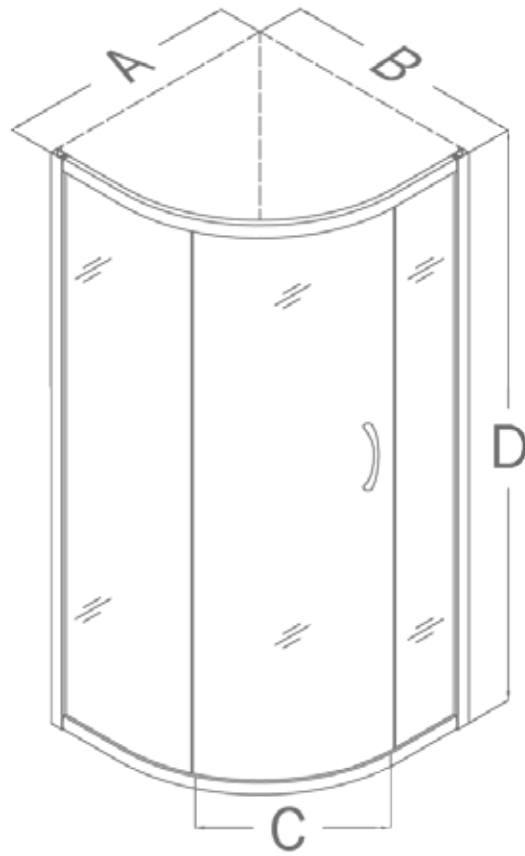

SOLO™ SHOWER ENCLOSURE

**DREAMLINE™**  
dream in style

# SHOWER ENCLOSURE SOLO™

A UNIQUE SPACE-SAVING DESIGN THAT'S AHEAD OF THE CURVE

The SOLO shower enclosure opens up the look of a smaller bathroom with a fresh modern style. Graceful lines accentuate the quarter round enclosure with beautifully curved tempered glass. The innovative design is a smart solution where space is limited. The single sliding door panel creates an opening without claiming the space required for a swing door. Combine the SOLO shower enclosure with a DreamLine acrylic shower base and backwall system for a streamlined installation.

A	B	C WALK IN	D
31-3/8"	31-3/8"	16-1/2"	72"
34-3/8"	34-3/8"	17-3/4"	72"
36-3/8"	36-3/8"	17-3/4"	72"

ENCLOSURE WITH OPTIONAL BASE AND BACKWALLS

- Frameless single sliding door panel
- 1/4" (6mm) tempered glass
- Choice of clear or frosted glass
- High quality anodized aluminum wall profiles and guide rails
- Must be installed against finished walls
- Reversible for right or left door opening
- Out-of-plumb installation adjustability up to 1" on each side
- Optional SlimLine base and backwalls